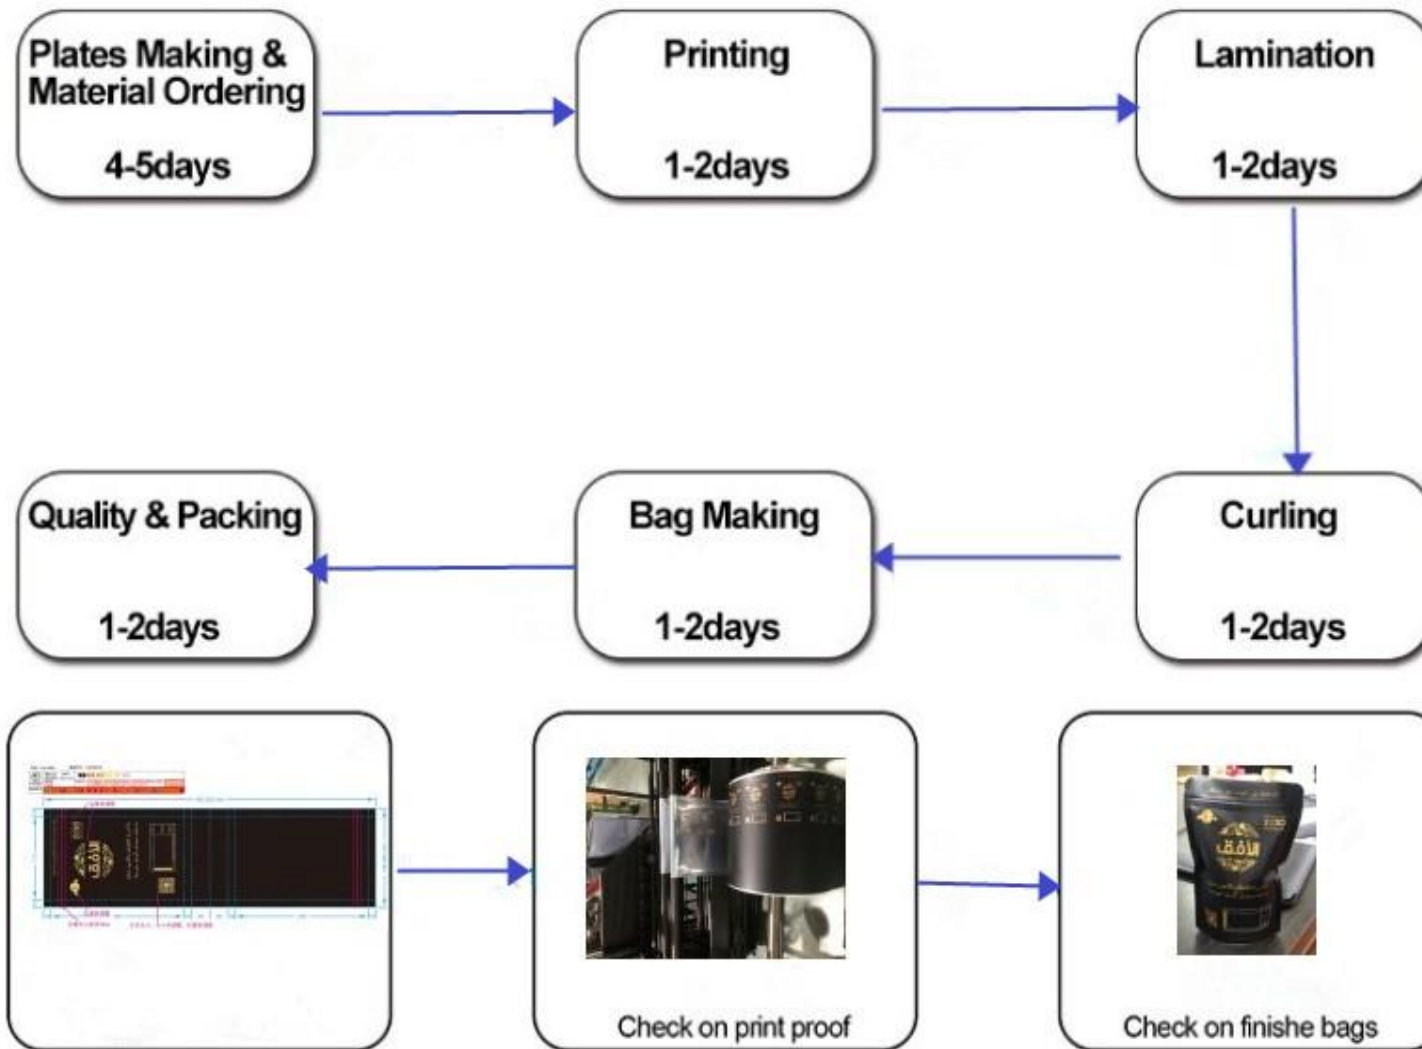

Other Stock bags

bag type

Flat Bottom Bag

Stand up bag

Automatic packaging film bag

Flat Bottom Bag with Tearing Zipper

Single web Stand up bag

Fin/lap seal with gusset bag

Fin/lap seal bag

Stand up Zipper bag

Quad seal bag

Three side seal bag

Anomalisty bag

Spout Pouch

Whatsapp/wechat: +86-18134175025

Email: daisy-sales@hotmail.com